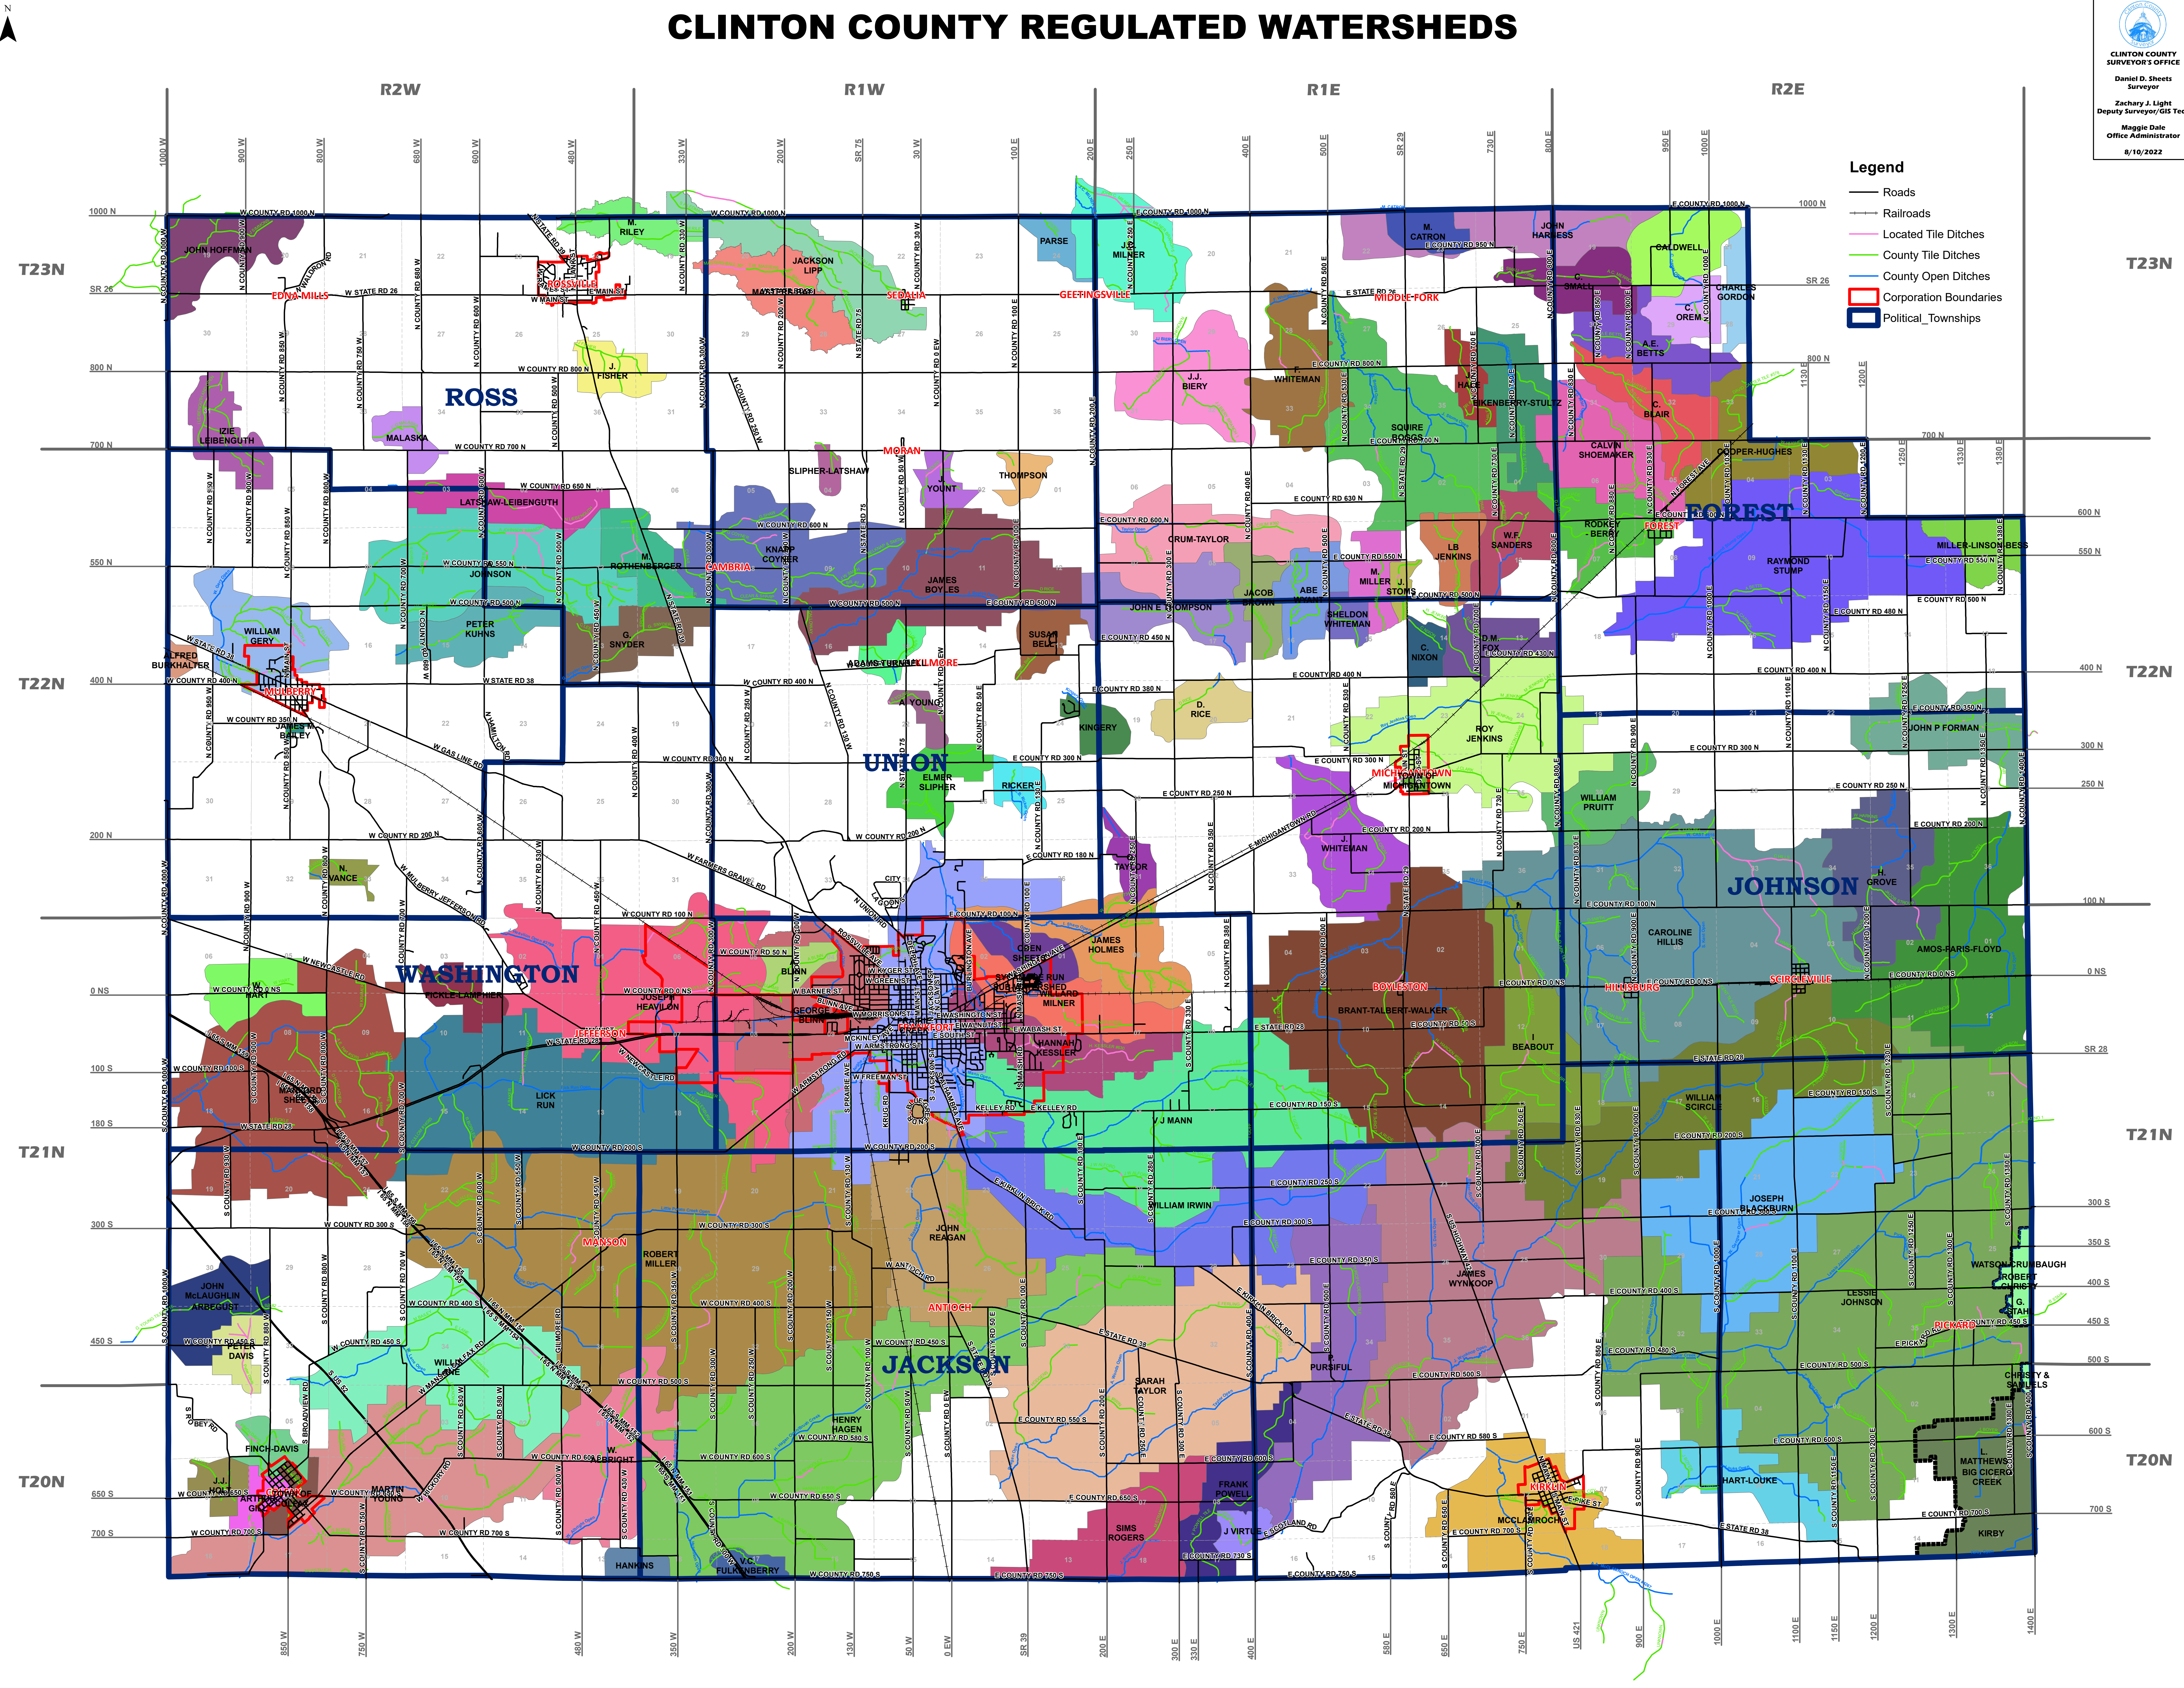

CLINTON COUNTY REGULATED WATERSHEDS

- Legend**
- Roads
 - Railroads
 - Located Tile Ditches
 - County Tile Ditches
 - County Open Ditches
 - Corporation Boundaries
 - Political Townships