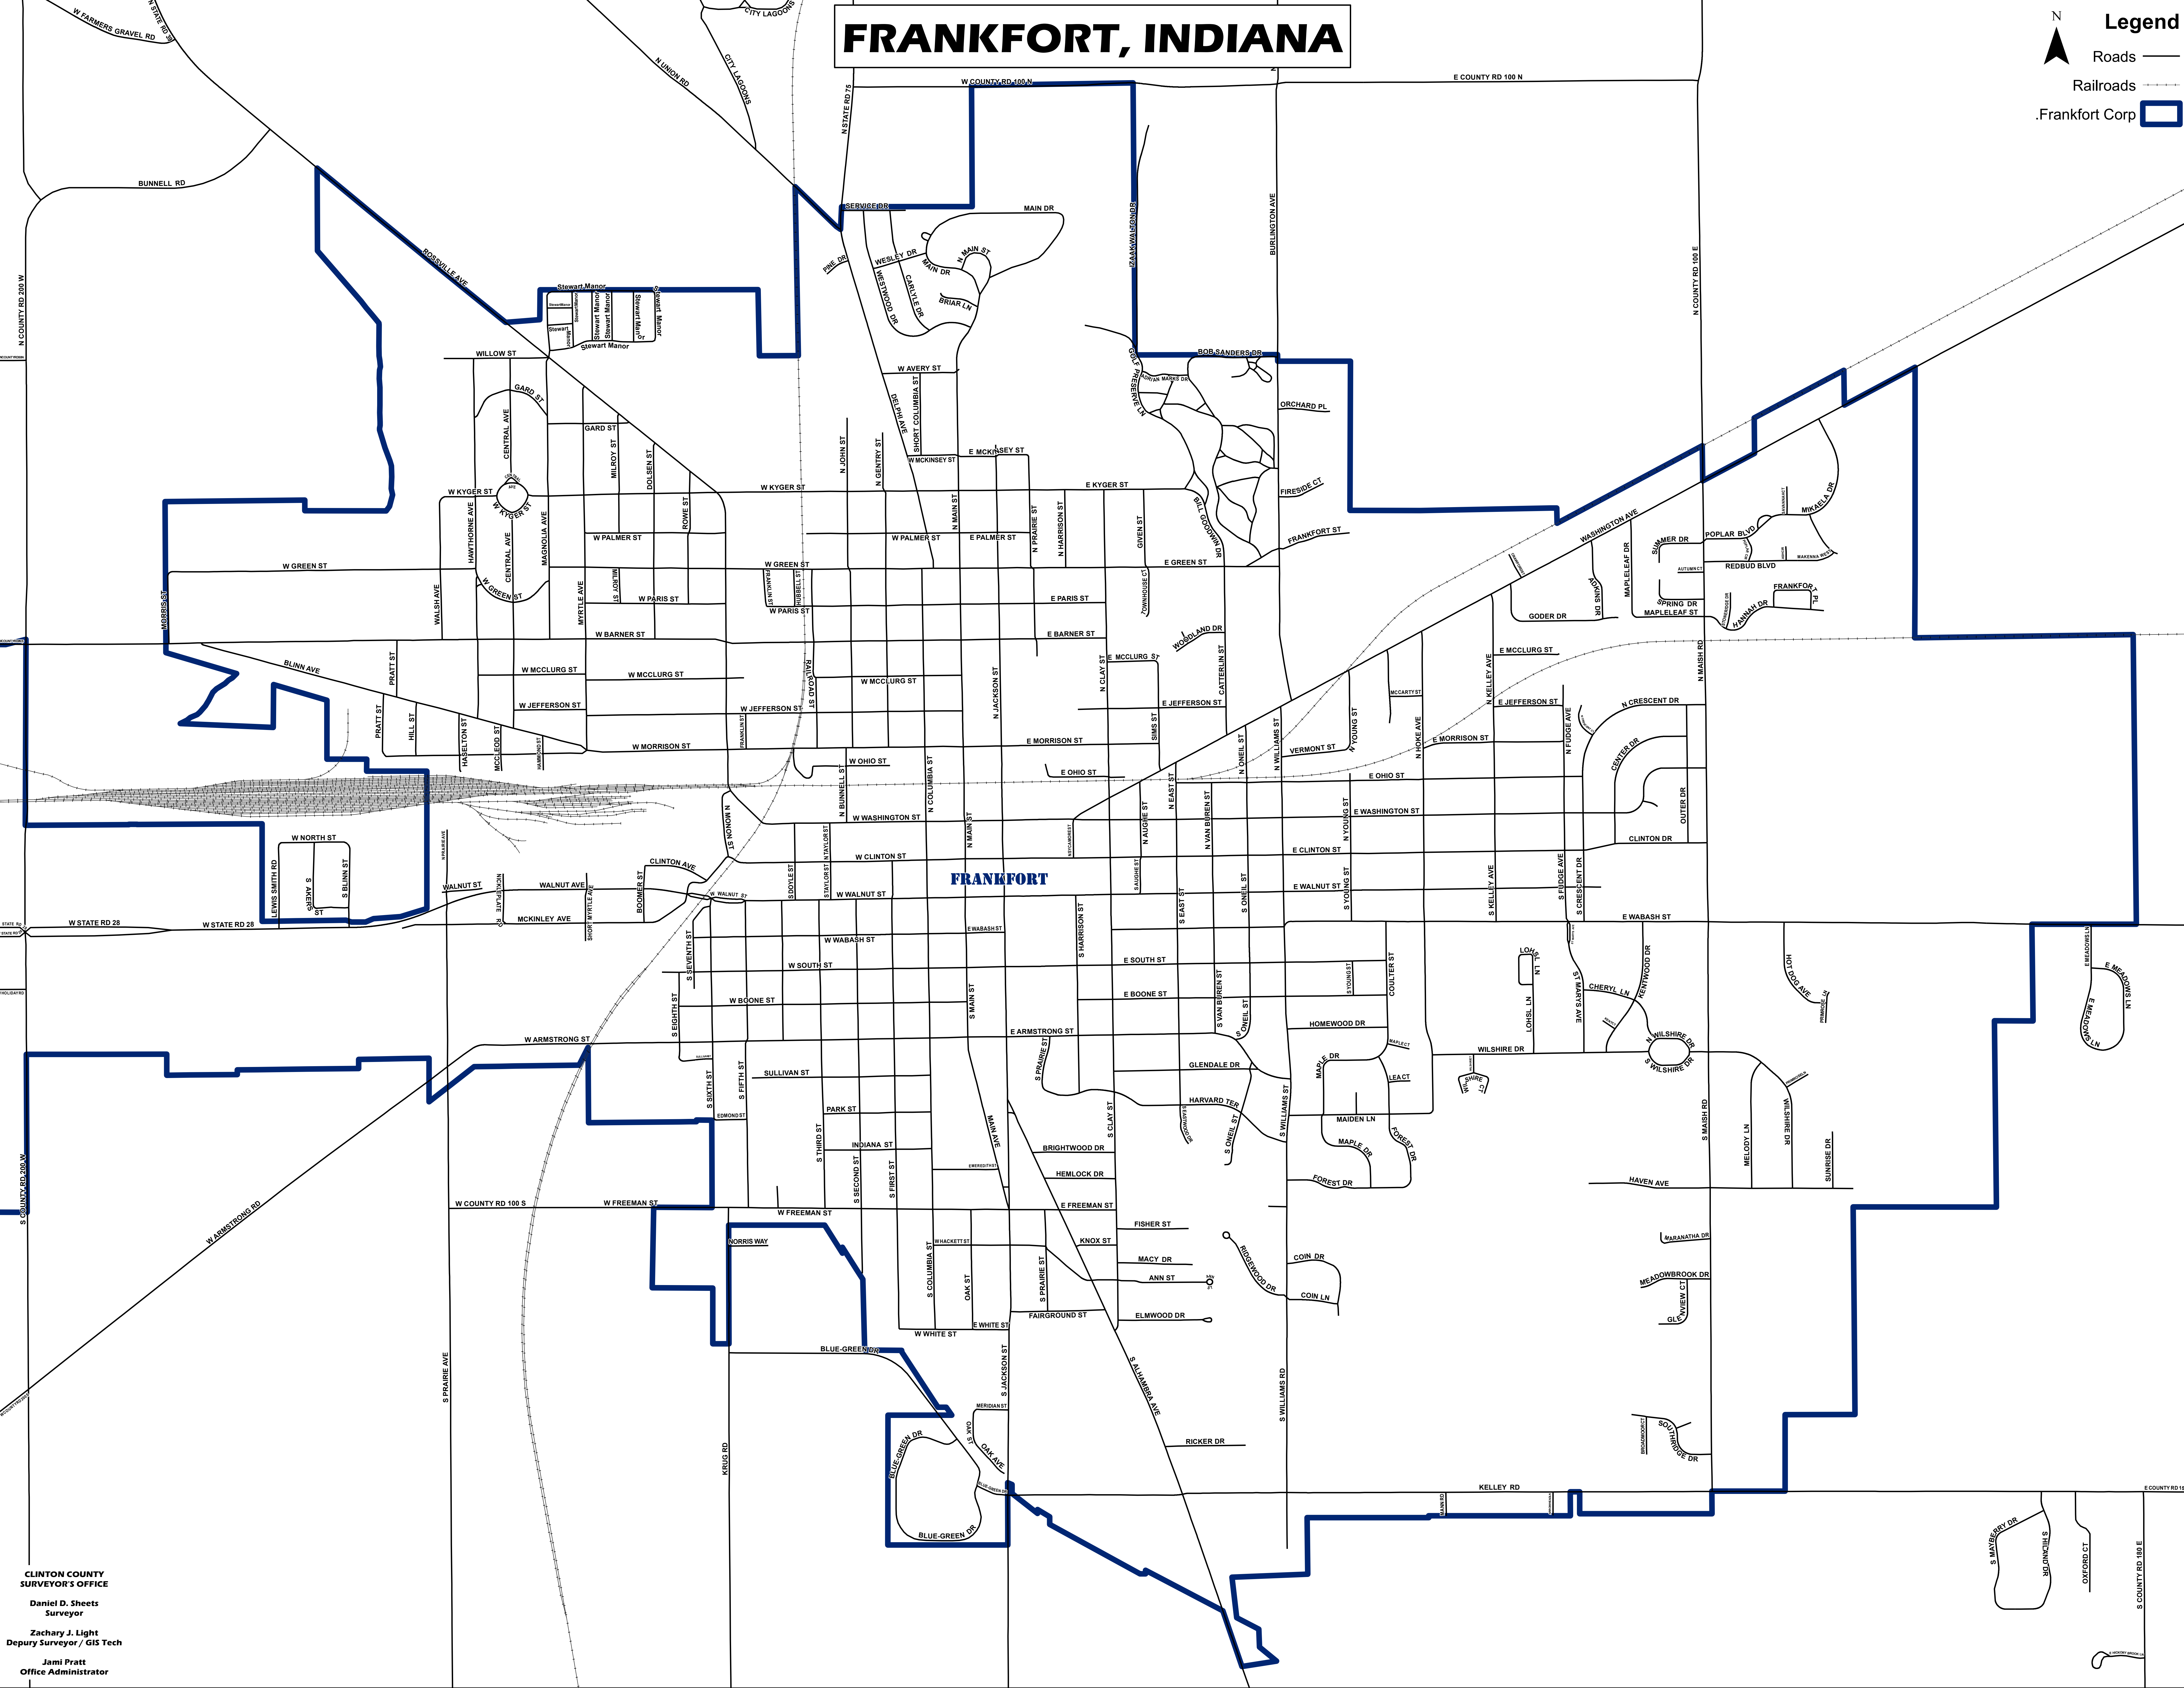

# FRANKFORT, INDIANA

**Legend**

- Roads
- Railroads
- Frankfort Corp

CLINTON COUNTY  
SURVEYOR'S OFFICE  
Daniel D. Sheets  
Surveyor  
Zachary J. Light  
Deputy Surveyor / GIS Tech  
Jami Pratt  
Office Administrator