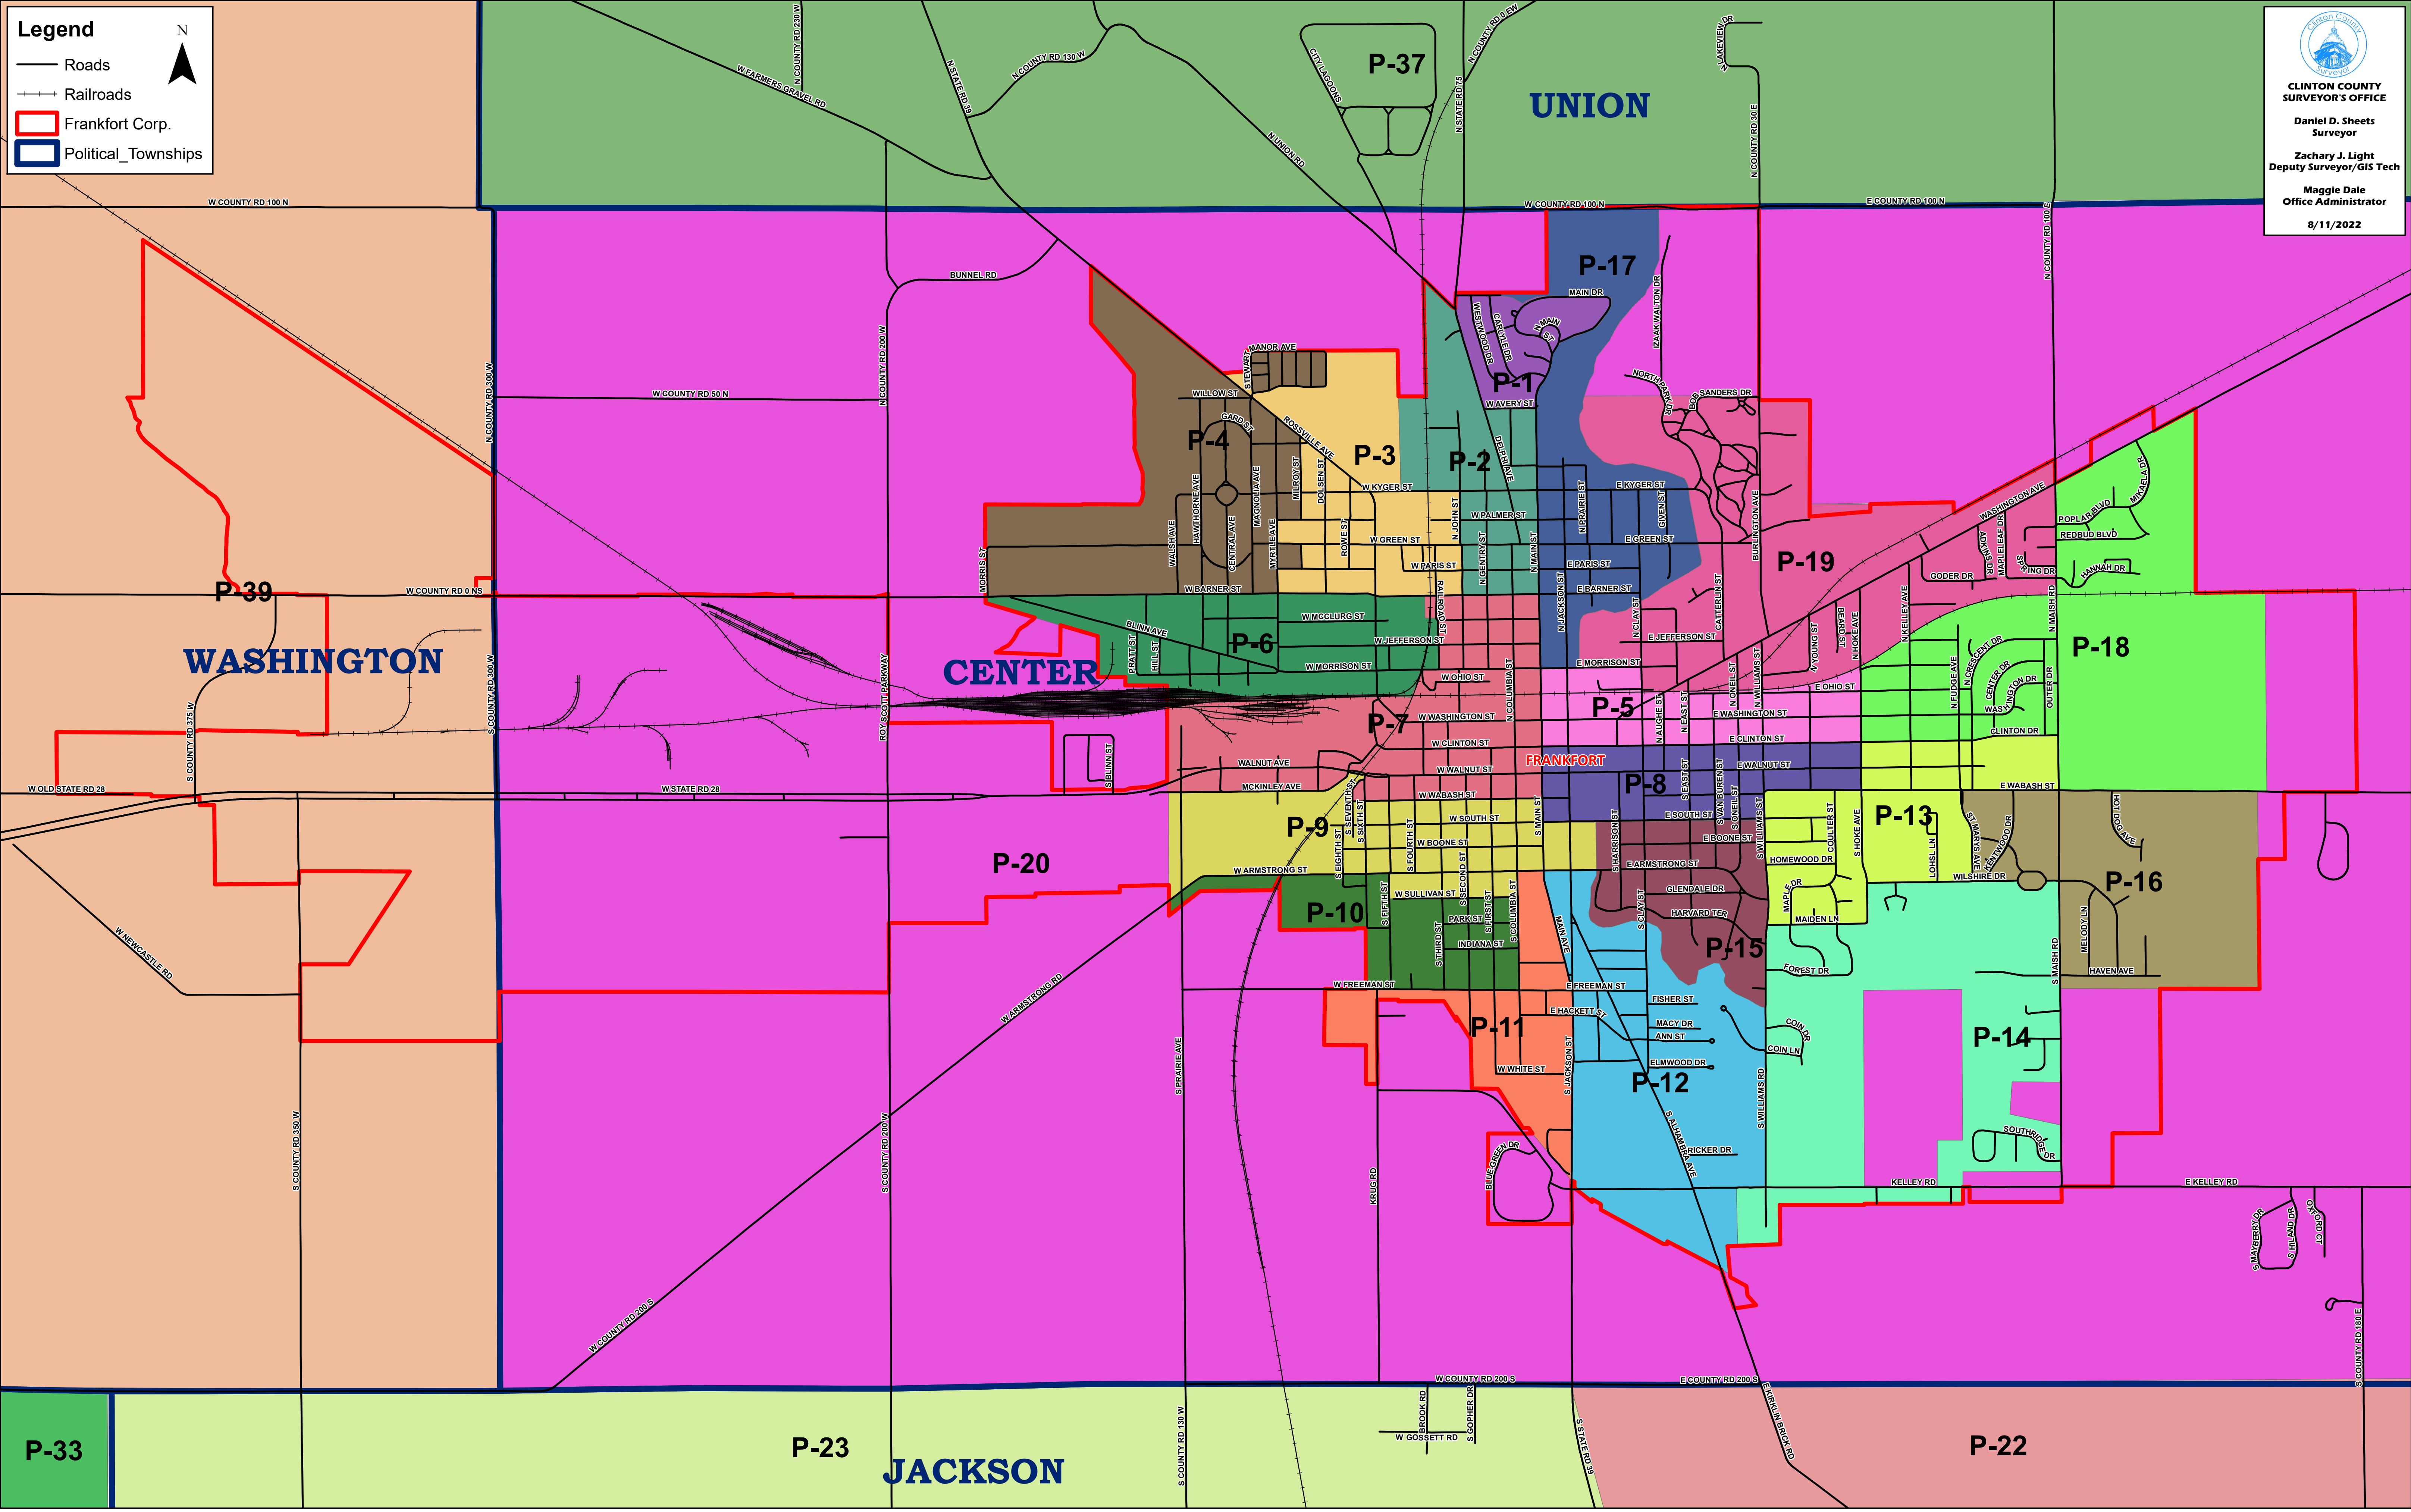

CLINTON COUNTY PRECINCTS

CLINTON COUNTY
SURVEYOR'S OFFICE
Daniel D. Sheets
Surveyor
Zachary J. Light
Deputy Surveyor/GIS Tech
Maggie Dale
Office Administrator
8/11/2022

Legend

- Roads
- +— Railroads
- ▭ Frankfort Corp.
- ▭ Political_Townships

P-33

P-23

JACKSON

P-22